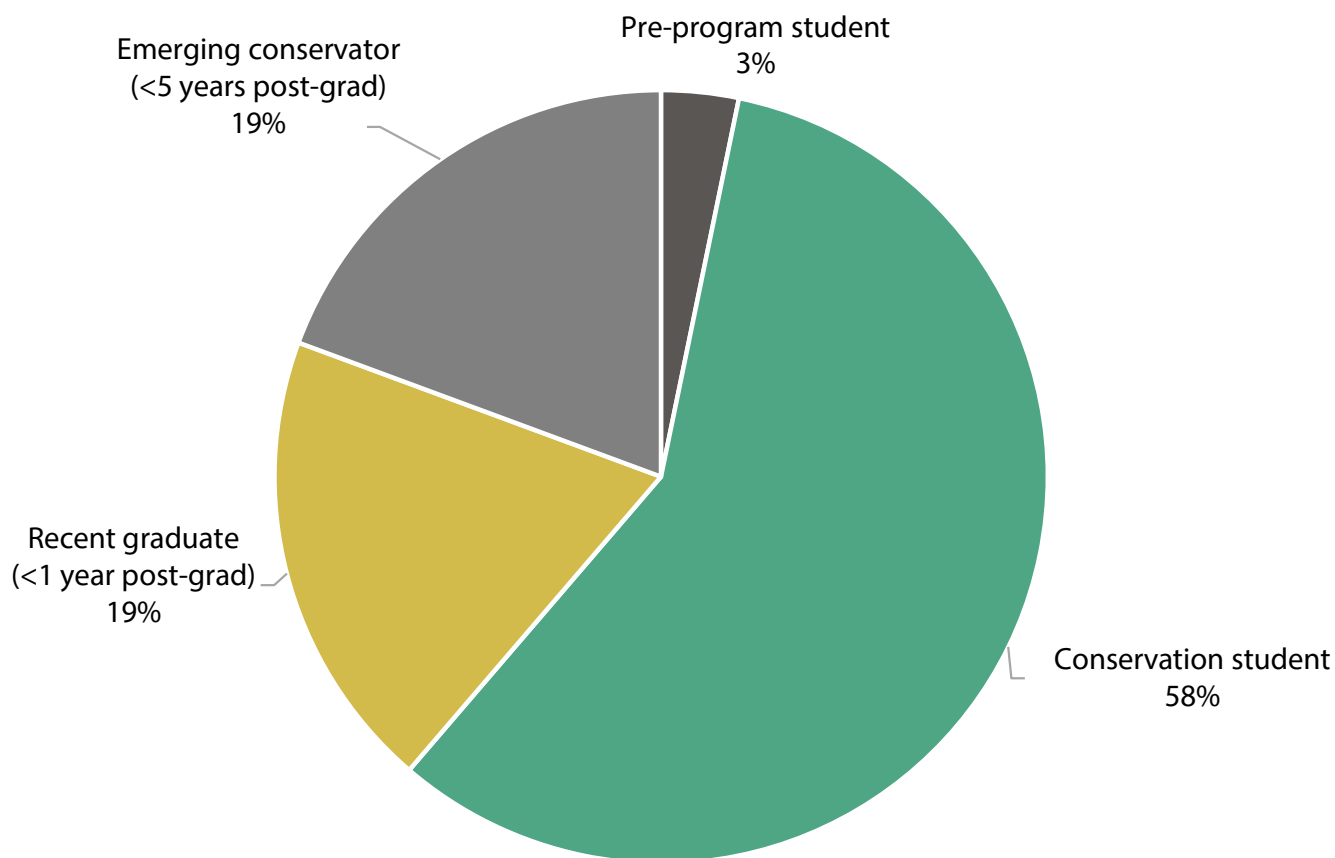

Thanks to donations from CAC members, 31 memberships were gifted to students and emerging conservators, the equivalent of \$1,590! The Covid-19 Pandemic Surveys have shown these demographics to be those most financially impacted by the pandemic.

## Who Received a Sponsored Membership to the CAC?

55% of recipients of sponsored memberships self-identified as members of one or more of the following communities: BIPOC, 2SLGBTQIA+, PWD, or another underrepresented group.